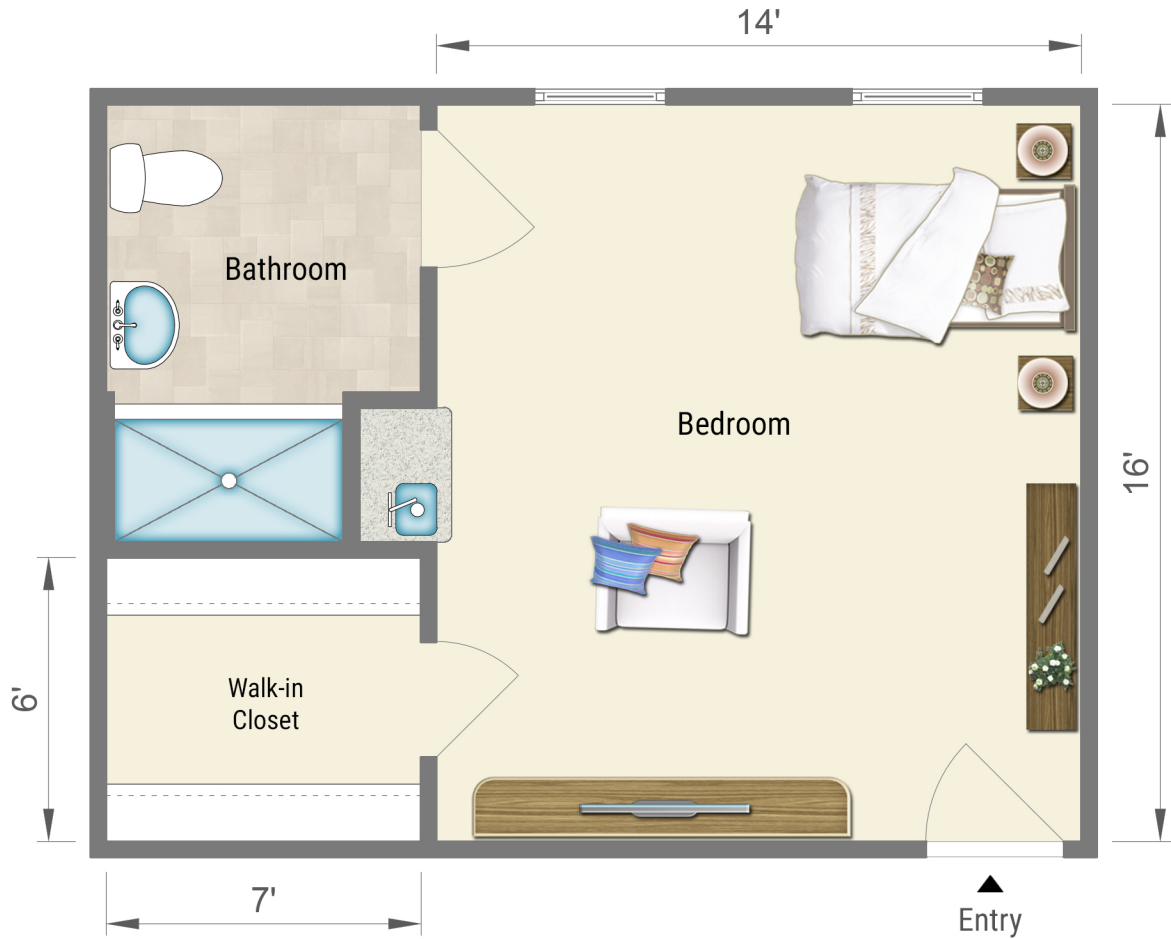

DERBY

STUDIO, 1 BATH
338 SQ FT

All measurements are approximate. While deemed reliable, no information on these floor plans should be relied upon without independent verification.